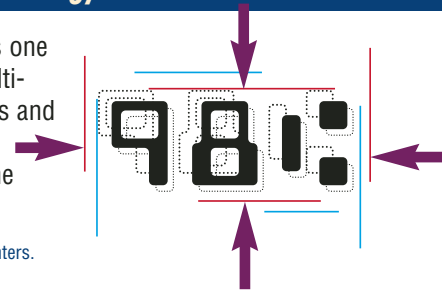

ExPT™ Exact Positioning Technology

A MICR line out of alignment is one cause of rejected checks, a multi-million dollar problem for banks and companies. ExPT allows users to precisely adjust the MICR line without affecting the data file.

Standard on all TROY MICR 2300 series printers.